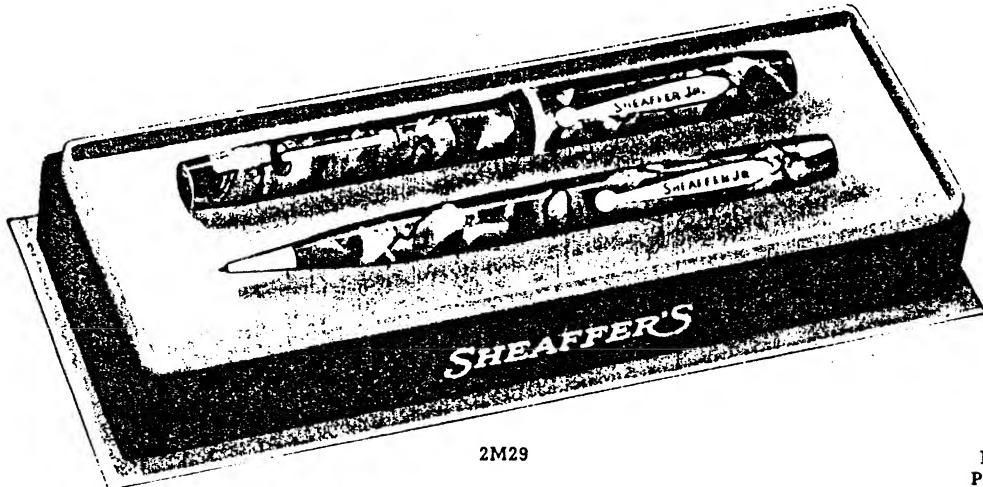

2M29

PEN	PENCIL	BLACK	EBONIZED PEARL	GREY PEARL	MARINE GREEN	LIST PRICE OF ALL ITEMS	SET PRICE COMPLETE
SHEAFFER JUNIOR LEVER TYPE							
2	L	21.29—THENU		2M29—THENY			$2.95
SHEAFFER JUNIOR VISIBLE BARREL TYPE							
20	L	21.89—WULUB		2A89—WULYB			2.95